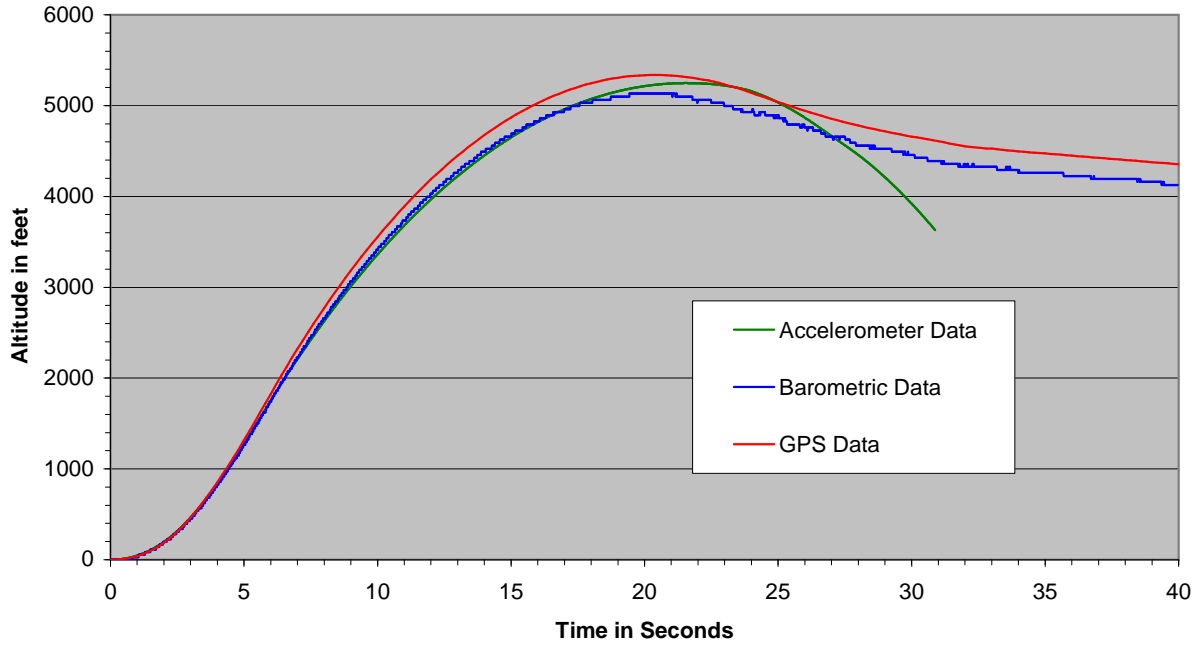

Angelfire Altitude June 18, 2006 L952W motor

Angelfire Altitude June 18, 2006 L952W motor

Angelfire Velocity June 18, 2006 L952W motor