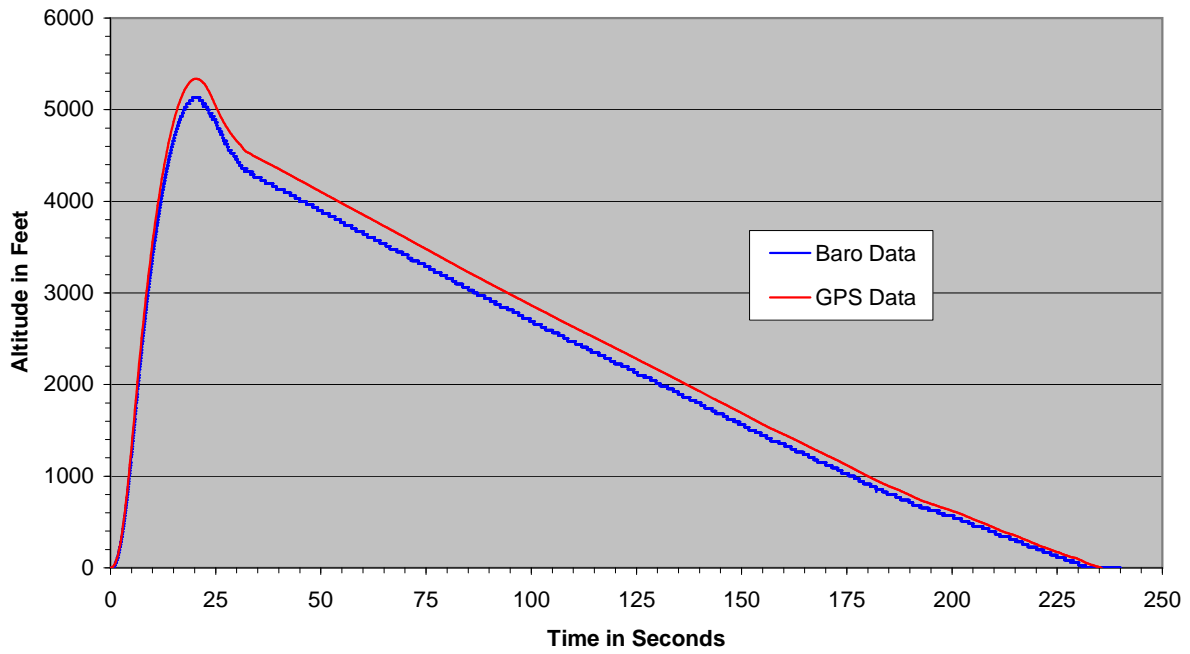

Angelfire Altitude June 18, 2006 L952W motor

Angelfire Altitude June 18, 2006 L952W motor

Angelfire Velocity June 18, 2006 L952W motor