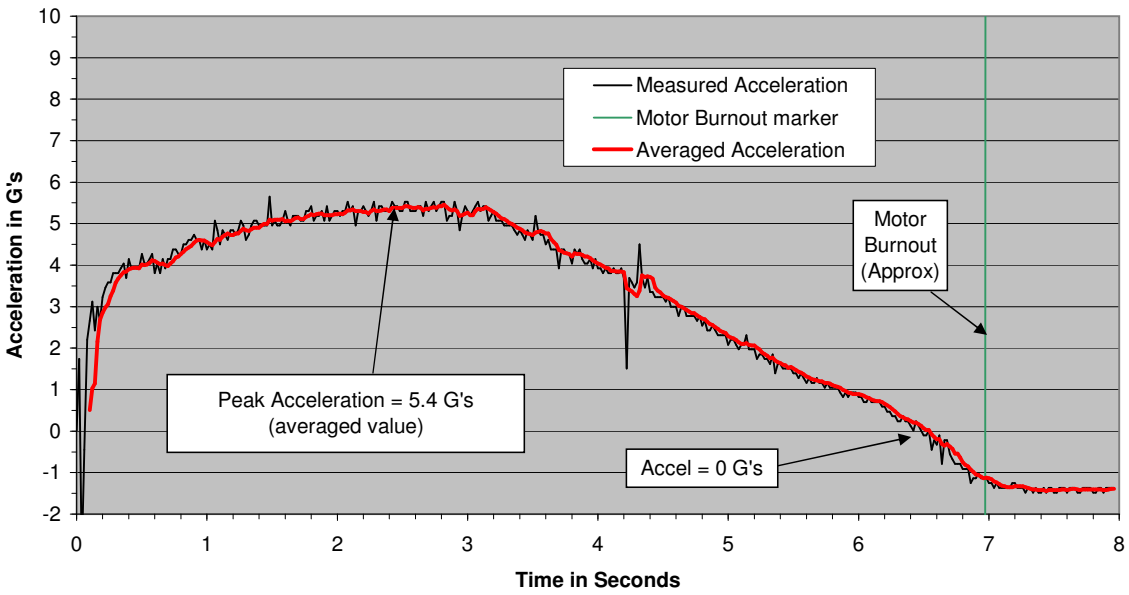

Angelfire Acceleration June 16, 2007 M1419 motor

Angelfire Altitude June 16, 2007 M1419 motor

Angelfire Velocity June 16, 2007 M1419 motor

Angelfire Altitude June 16, 2007 M1419 motor

Angelfire Main Chute Deployment June 16, 2007 M1419 motor

Angelfire Acceleration June 16, 2007 M1419 motor

AeroTech M1419 Nominal Thrust Curve

Angelfire Acceleration June 16, 2007 M1419 motor