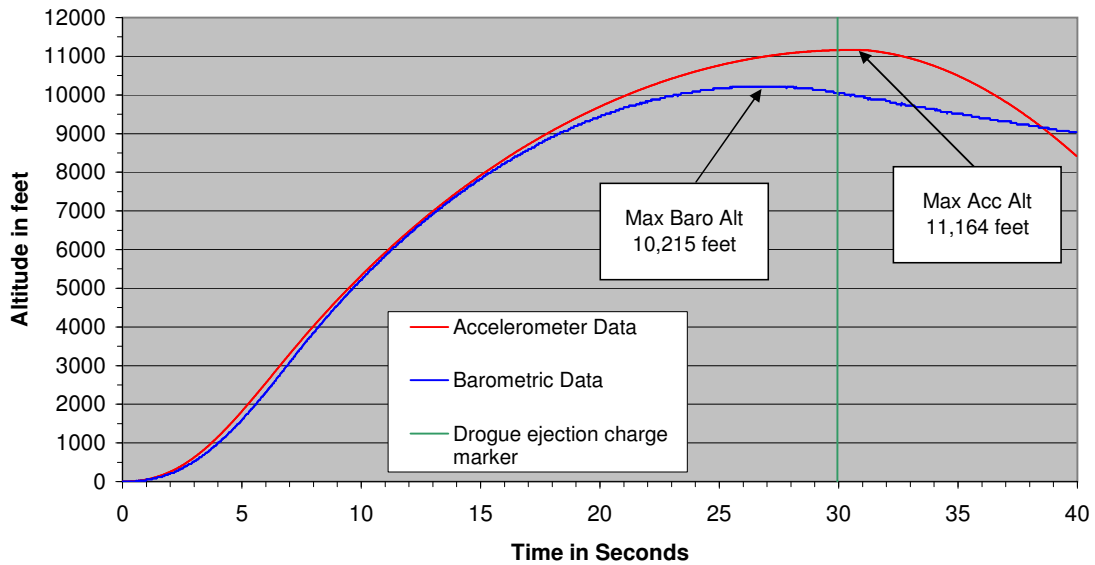

Angelfire Acceleration June 16, 2007 M1419 motor

Angelfire Altitude June 16, 2007 M1419 motor

Angelfire Velocity June 16, 2007 M1419 motor

Angelfire Altitude June 16, 2007 M1419 motor

Angelfire Main Chute Deployment June 16, 2007 M1419 motor

Angelfire Acceleration June 16, 2007 M1419 motor

AeroTech M1419 Nominal Thrust Curve

Angelfire Acceleration June 16, 2007 M1419 motor