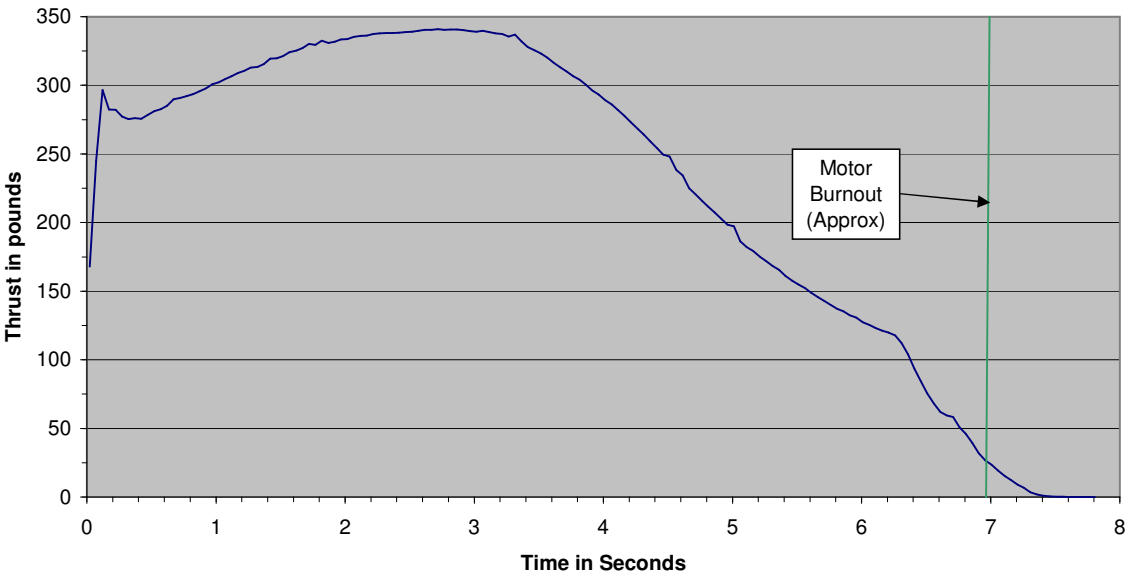

Angelfire Acceleration June 16, 2007 M1419 motor

Angelfire Altitude June 16, 2007 M1419 motor

Angelfire Velocity June 16, 2007 M1419 motor

Angelfire Altitude June 16, 2007 M1419 motor

Angelfire Main Chute Deployment June 16, 2007 M1419 motor

Angelfire Acceleration June 16, 2007 M1419 motor

AeroTech M1419 Nominal Thrust Curve

Angelfire Acceleration June 16, 2007 M1419 motor