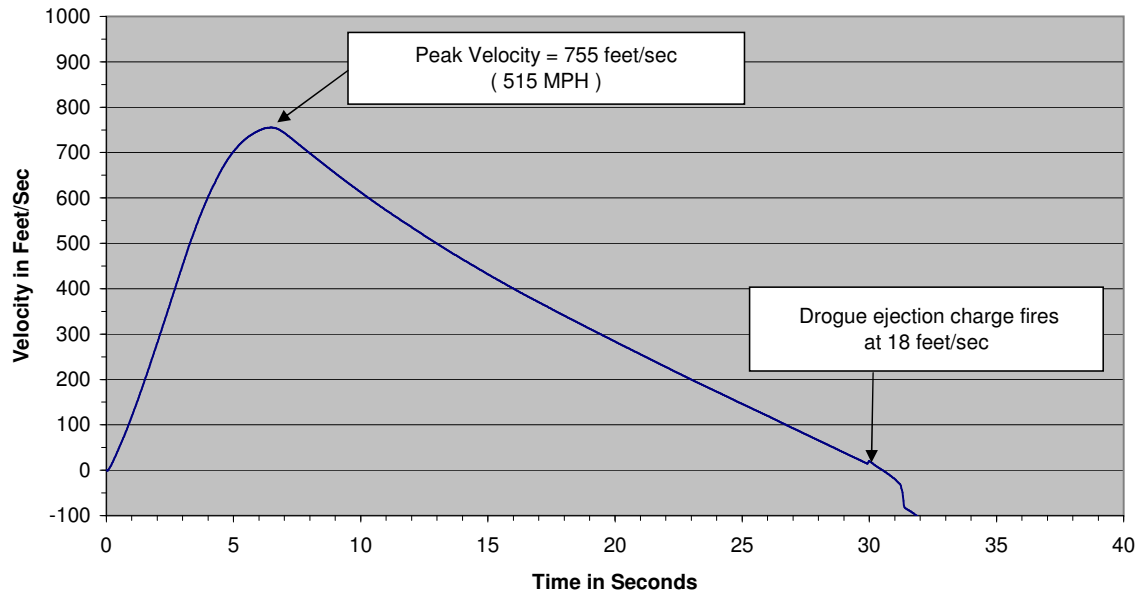

Angelfire Acceleration June 16, 2007 M1419 motor

Angelfire Altitude June 16, 2007 M1419 motor

Angelfire Velocity June 16, 2007 M1419 motor

Angelfire Altitude June 16, 2007 M1419 motor

Angelfire Main Chute Deployment June 16, 2007 M1419 motor

Angelfire Acceleration June 16, 2007 M1419 motor

AeroTech M1419 Nominal Thrust Curve

Angelfire Acceleration June 16, 2007 M1419 motor