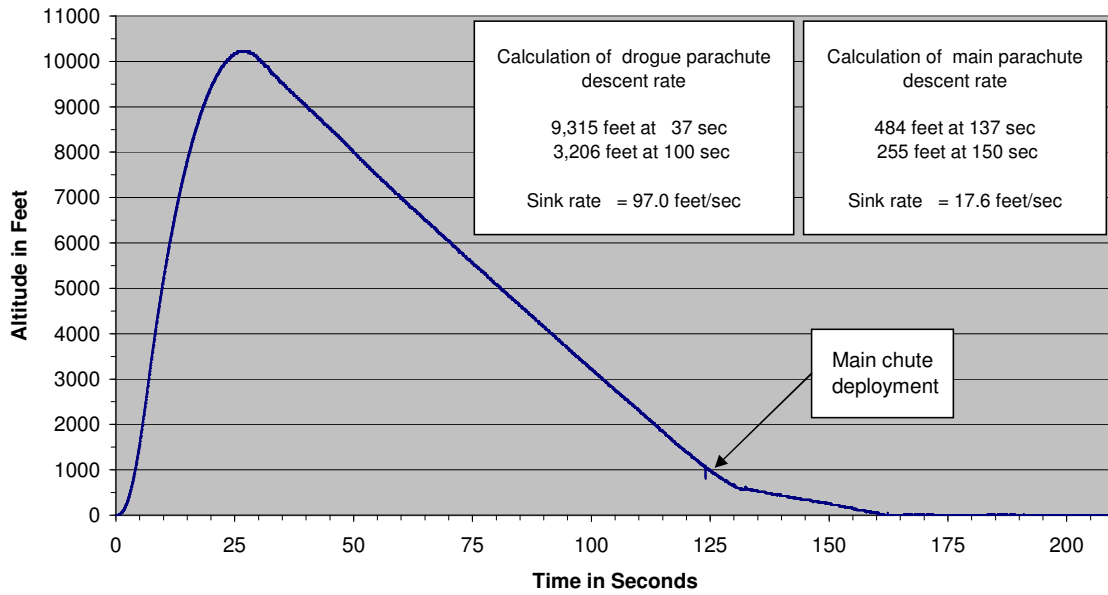

Angelfire Acceleration June 16, 2007 M1419 motor

Angelfire Altitude June 16, 2007 M1419 motor

Angelfire Velocity June 16, 2007 M1419 motor

Angelfire Altitude June 16, 2007 M1419 motor

Angelfire Main Chute Deployment June 16, 2007 M1419 motor

Angelfire Acceleration June 16, 2007 M1419 motor

AeroTech M1419 Nominal Thrust Curve

Angelfire Acceleration June 16, 2007 M1419 motor