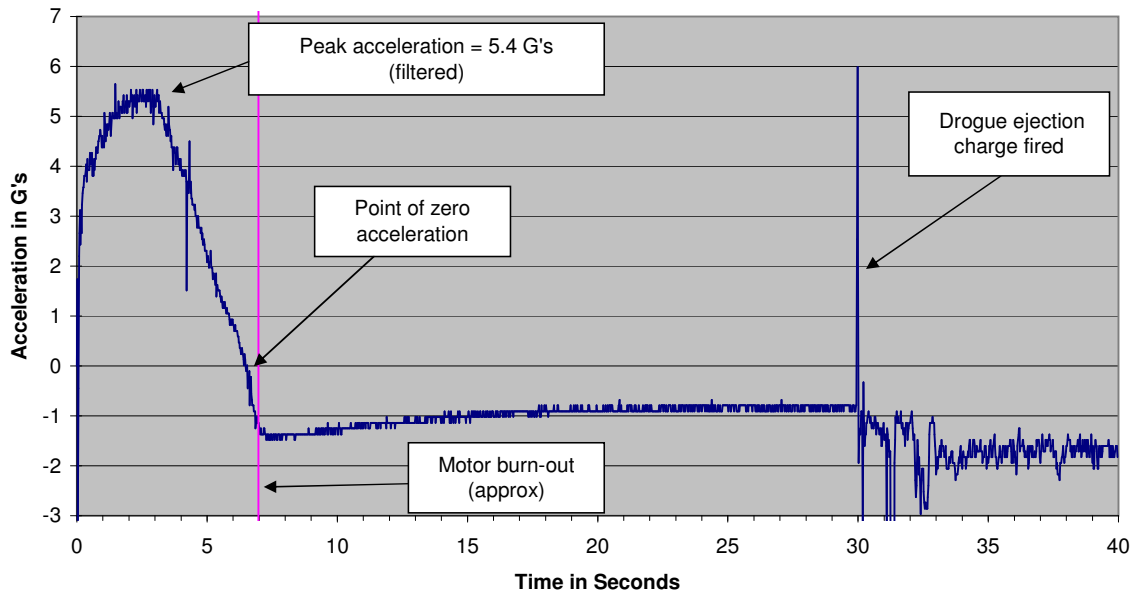

Angelfire Acceleration June 16, 2007 M1419 motor

Angelfire Altitude June 16, 2007 M1419 motor

Angelfire Velocity June 16, 2007 M1419 motor

Angelfire Altitude June 16, 2007 M1419 motor

Angelfire Main Chute Deployment June 16, 2007 M1419 motor

Angelfire Acceleration June 16, 2007 M1419 motor

AeroTech M1419 Nominal Thrust Curve

Angelfire Acceleration June 16, 2007 M1419 motor