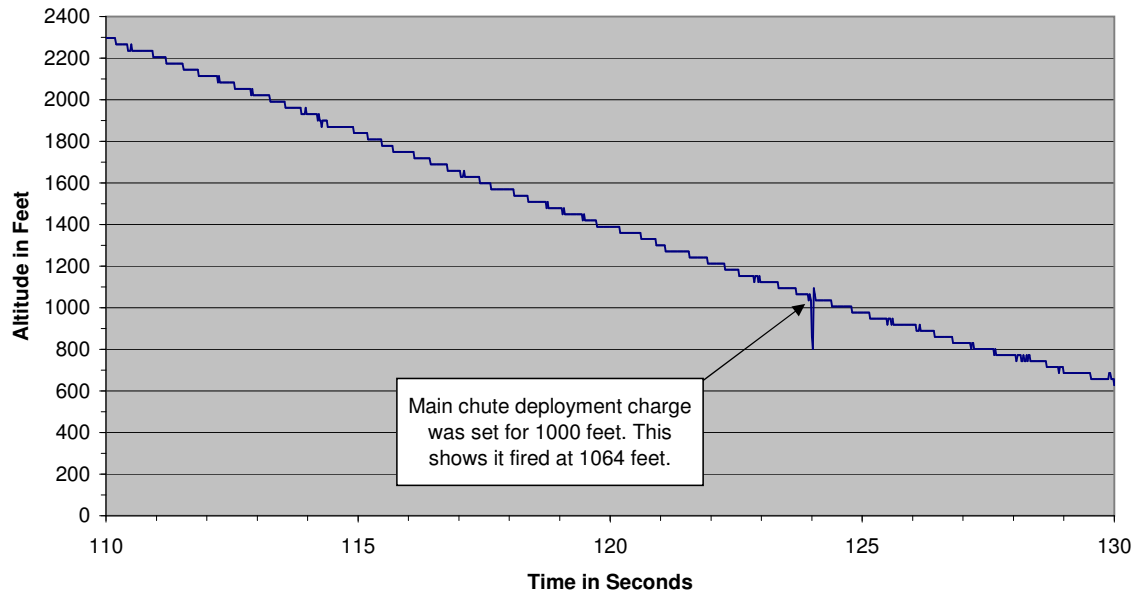

Angelfire Acceleration June 16, 2007 M1419 motor

Angelfire Altitude June 16, 2007 M1419 motor

Angelfire Velocity June 16, 2007 M1419 motor

Angelfire Altitude June 16, 2007 M1419 motor

Angelfire Main Chute Deployment June 16, 2007 M1419 motor

Angelfire Acceleration June 16, 2007 M1419 motor

AeroTech M1419 Nominal Thrust Curve

Angelfire Acceleration June 16, 2007 M1419 motor